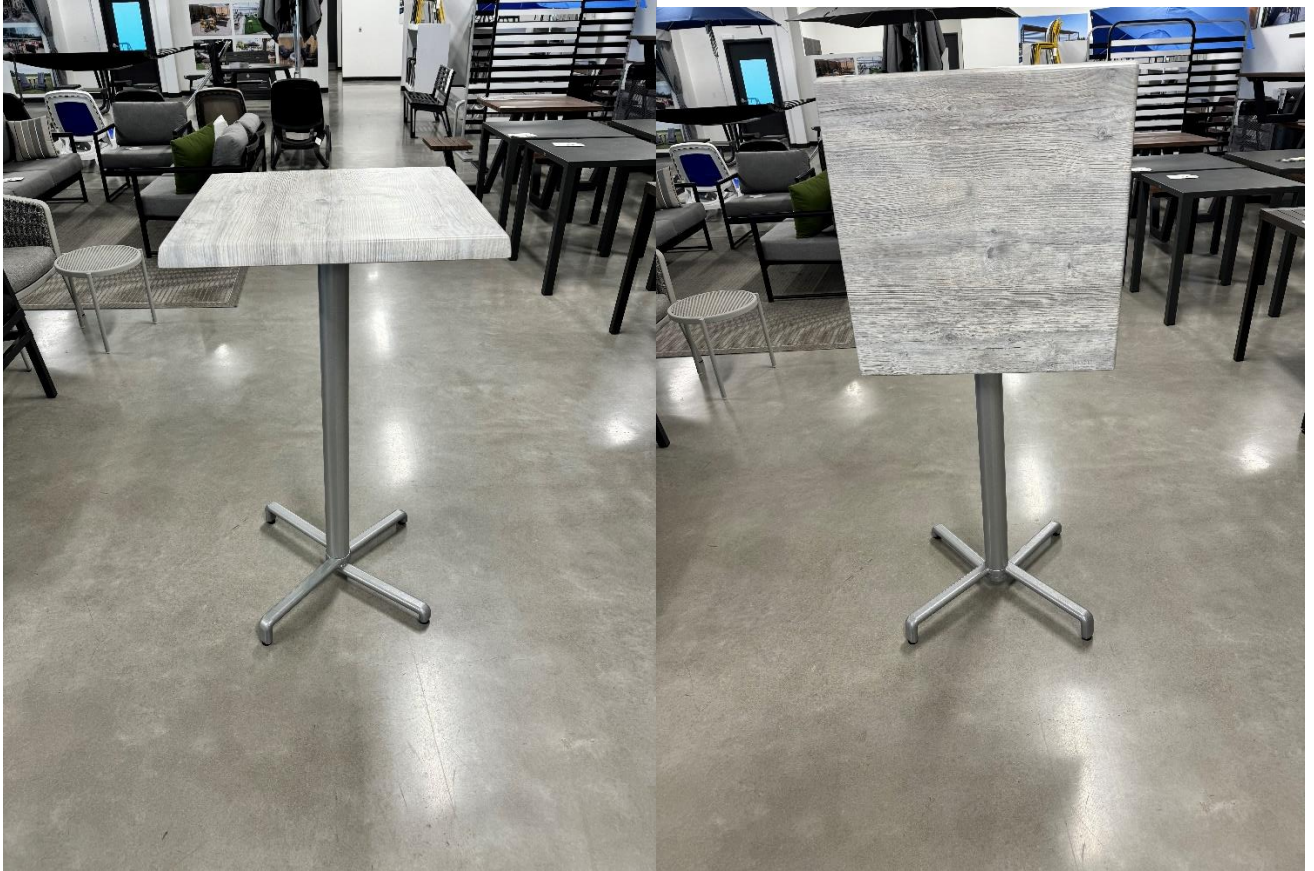

CLEARANCE

NARDI BASE - MADE IN ITALY

WERZALITE TOP - MADE IN FRANCE

*@-TB-Nar-54154.00.000.01 SC B + *TT-SM-PW24SQ

BAR HEIGHT

CLASSIC 24" SQUARE TOP - PONDEROSA WHITE PATTERN

SCUDO ALUMINUM TILTING BASE WITH NON-SLIP

ADJUSTABLE FEET - COLOR = SILVER

CLEARANCE PRICE =$225 EACH

13 AVAILABLE