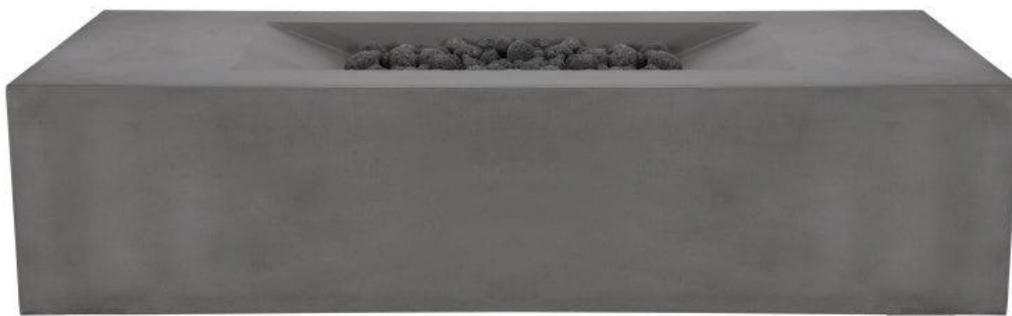

CLEARANCE

PYROMANIA - MODERNE PRO FIRE TABLE

*@-F-PYRO-C-MO-SL-NG + *F-PYRO-ABC-3521 + *F-PYROGWS-3521
58" X 32" - NATURAL GAS - BALI LAVA ROCKS - 60,000 BTU -
ALUMINUM BURNER COVER - STAINLESS LEGS - TEMPERED GLASS
WIND SCREEN - COVER
SLATE GREY CONCRETE

CLEARANCE PRICE = ~~$3640 EACH~~ $1995

1 AVAILABLE