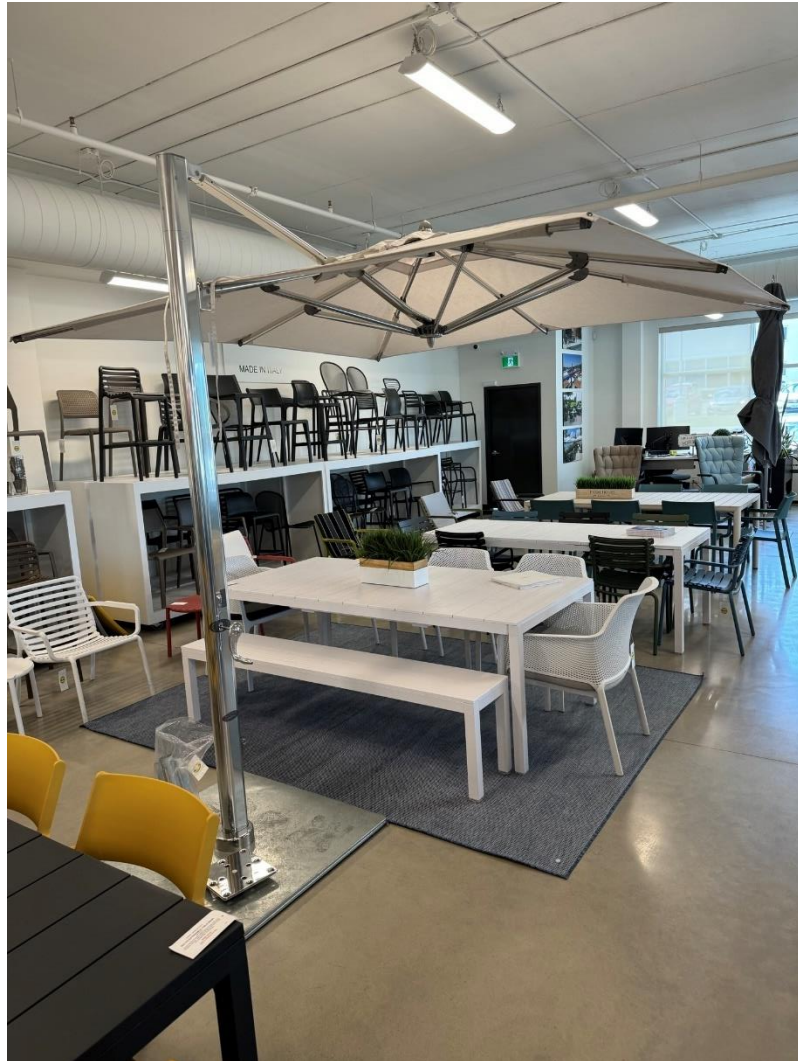

SHADE CLEARANCE

TUUCI - MADE IN MIAMI, FL

OCEAN MASTER MAX CLASSIC CANTILEVER
10' SQUARE - POLISHED ALUMINUM FRAME
SUNBRELLA MARINE GRADE FABRIC #4604 NATURAL
SINGLE VENT - MARKET CUT - CRANK LIFT SYSTEM
BASE IS EXTRA

LIST PRICE = $15,000 - **65% OFF**

CLEARANCE PRICE = $5,200 EACH

21 AVAILABLE