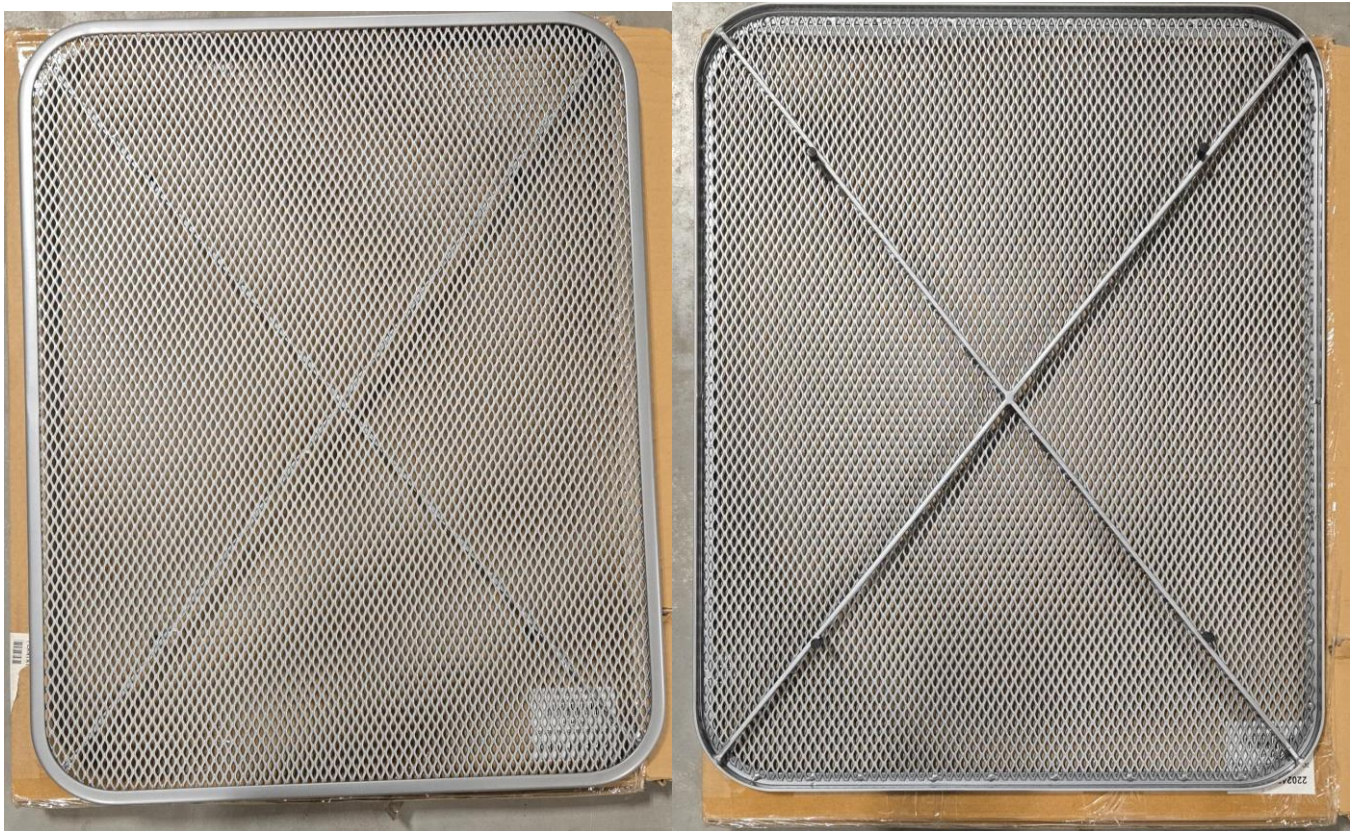

CLEARANCE

TABLETOP – 24” X 30” – 1” THICK – ALUMINUM MESH TOP - SILVER

QTY = 3

CODE = *@@-TT-PAT24X30-ALU-MESH

PRICE = $5 EACH