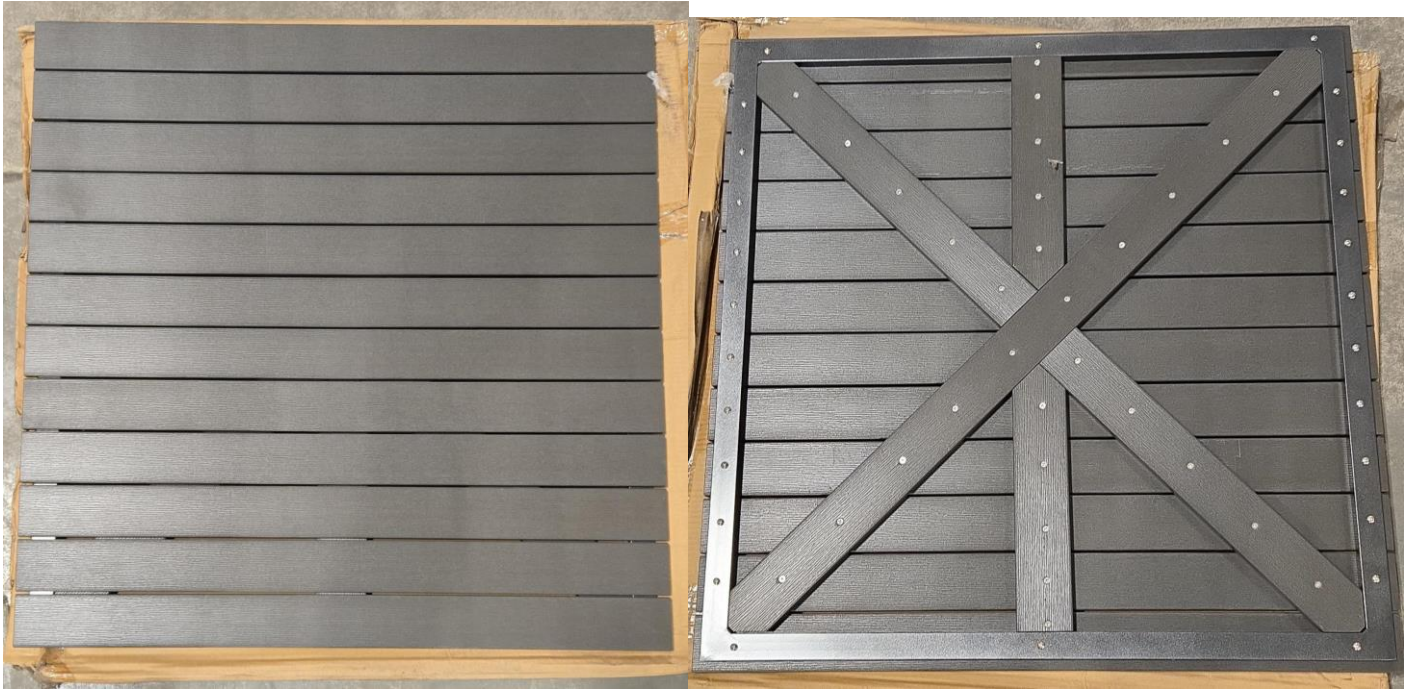

CLEARANCE MATCHES WITH BASES A-G

**TABLETOP - 32" SQUARE – 1.5" THICK - RESIN WOOD LOOK W
ALUMINUM FRAME – GREY**

QTY = 4

CODE = *@@-TT-PAT32SQ-RWL-GREY

PRICE = $30 EACH