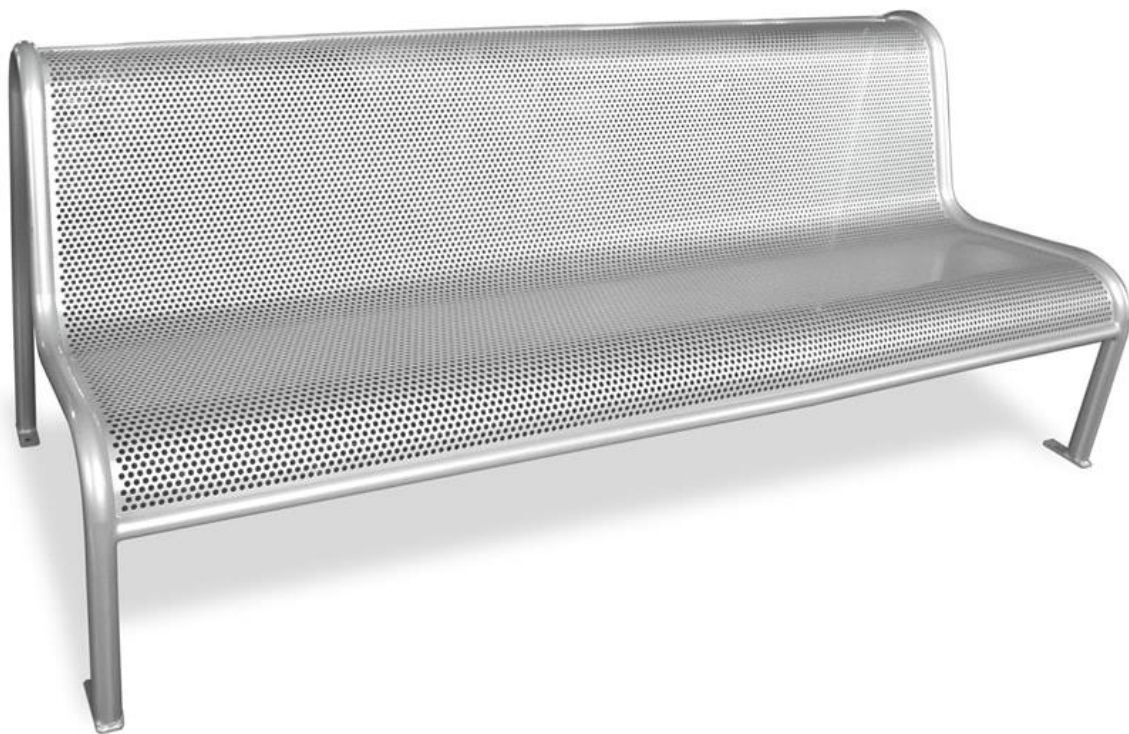

CLEARANCE

VALLES BENCH - MADE IN SPAIN

PERFORATED ALUMINUM ZINK PLATED AND POWDER COATED
BOLT DOWN HARDWARE NOT INCLUDED

*@-CP-EMU-U340M

CLEARANCE PRICE = ~~$2410 EACH~~ $900

1 AVAILABLE