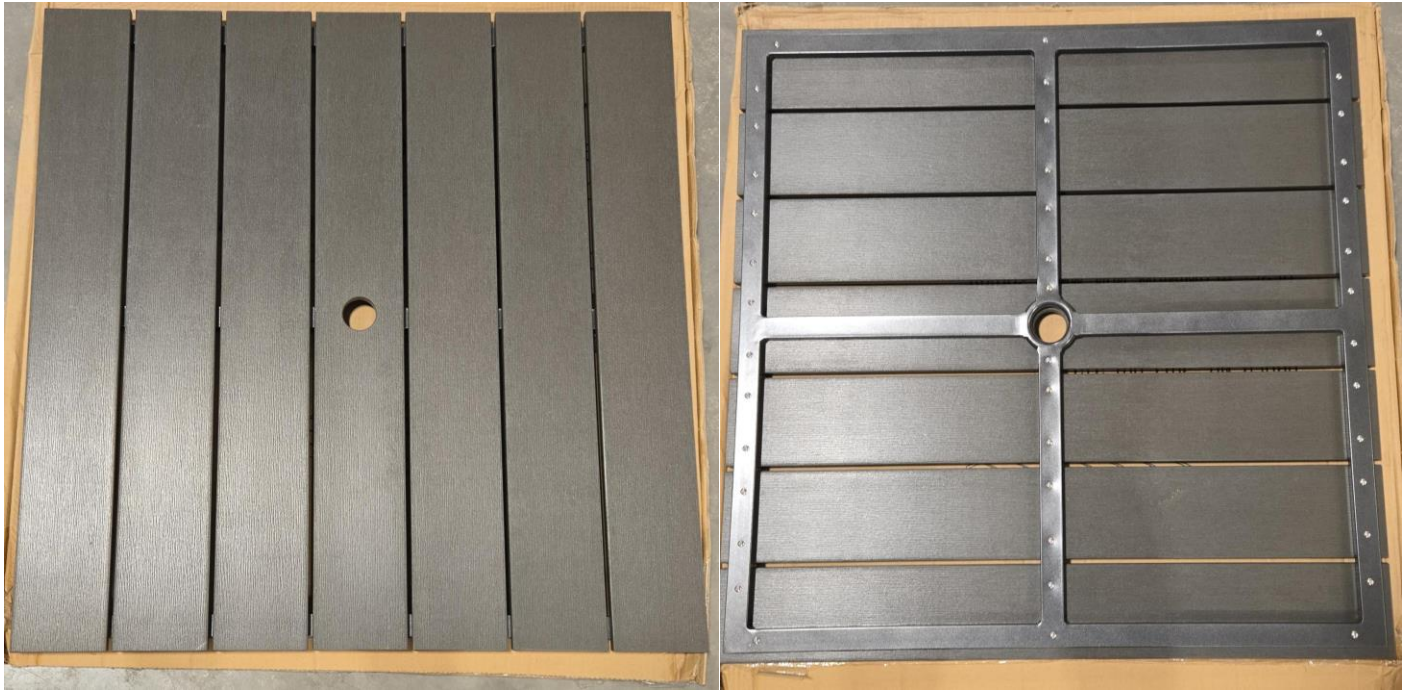

CLEARANCE

**TABLETOP - 36" SQUARE – 1.5" THICK - RESIN WOOD LOOK W
ALUMINUM FRAME – GREY**

UMBRELLA HOLE

QTY = 1

CODE = *@@-TT-PAT36SQ-RWL-GREY

PRICE = $30 EACH