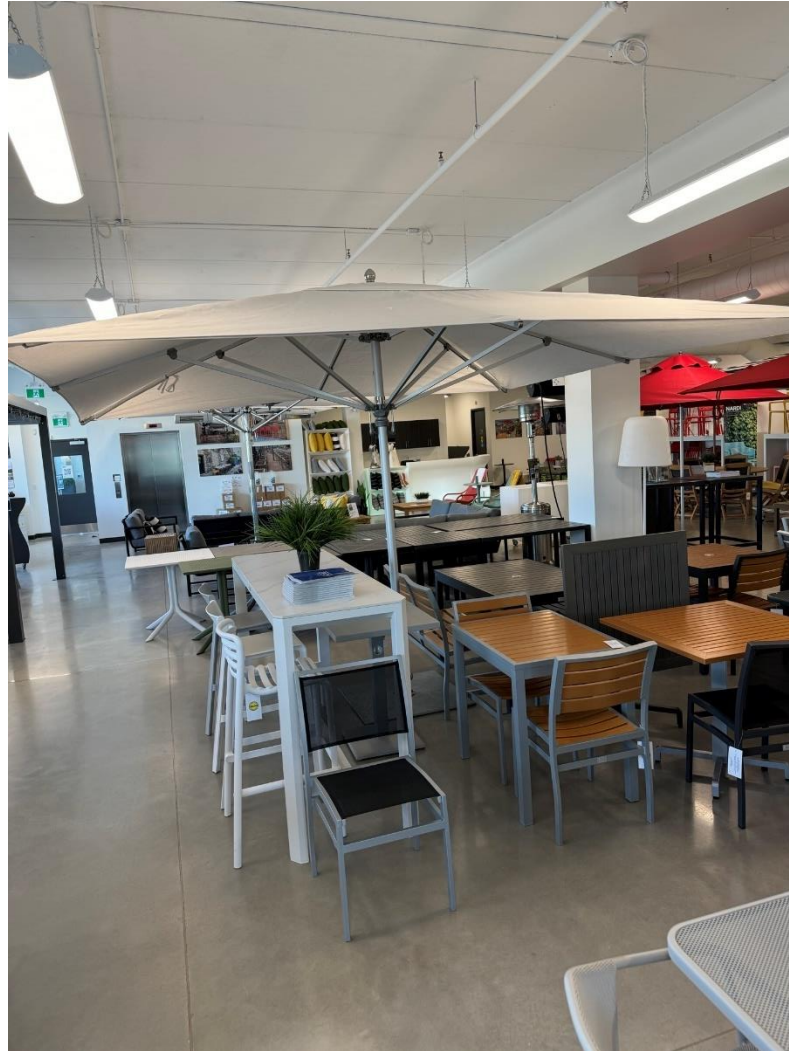

SHADE CLEARANCE

TUUCI - MADE IN MIAMI, FL

BAY MASTER MAX CLASSIC

13' SQUARE - BRUSHED ALUMINUM FRAME

SUNBRELLA MARINE GRADE FABRIC #4604 NATURAL

MANUAL LIFT - SINGLE VENT

BASE IS EXTRA

LIST PRICE = $6,800 - **50% OFF**

CLEARANCE PRICE = $3,400 EACH

3 AVAILABLE