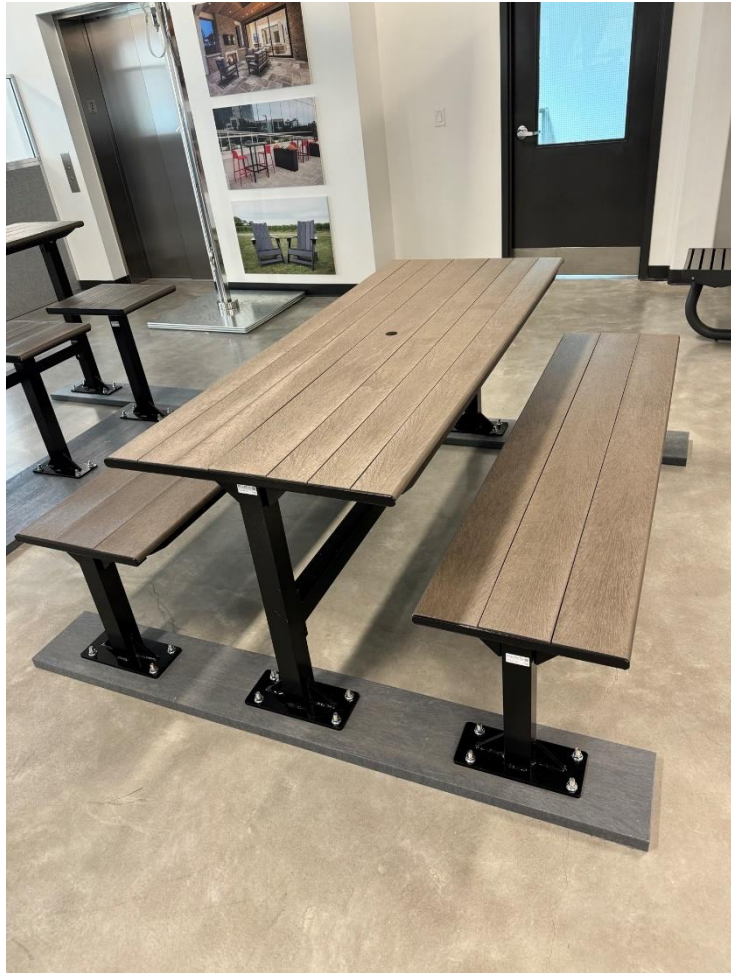

CLEARANCE

BUM - MADE IN CANADA - SAMPLE - 6 SEATER

BOLT DOWN OUTDOOR PICNIC BENCH SET

BOLT DOWN REQUIRED - GREY STAND NOT INCLUDED

POWDER COATED ALUMINUM BLACK FRAME AND RECYCLED

PLASTIC WOOD LOOKING BENCH AND TOP

UMBRELLA HOLE

TABLE = 72" X 30" BENCH = 72" X 30"

LIST PRICE = $5,000 - **85% OFF**

CLEARANCE PRICE = $750 EACH

1 AVAILABLE