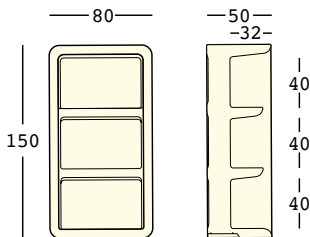

STRUCTURE STRUCTURE

PE - Polyethylene
colore base/basic colour

9289

98

LIGHT KIT

A4182 outdoor LED light kit

A4688 outdoor natural LED light kit

A4722 outdoor RGB LED light kit w/remote control

A4724 Outdoor RGB LED light kit

A4307 Indoor/outdoor RGB LED light kit w/remote control

A4447 Indoor/outdoor RGB LED light kit without transformer
w/remote control

GROSS WEIGHT:

42.6 kg | 93.9 lbs

DETAILS:

Adjustable feet

Needs 1 Light Kit

ACCESSORIES:

A4409

4 wheels kit