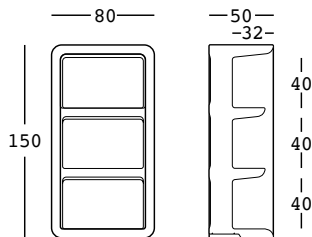

STRUCTURE

PE - Polyethylene
colore base/basic colour

6289

C2

GROSS WEIGHT:

42.6 kg | 93.9 lbs

DETAILS:

Adjustable feet

ACCESSORIES:

A4409

4 wheels kit

A4461

Fixing kit system

A4601

Dried sand kit