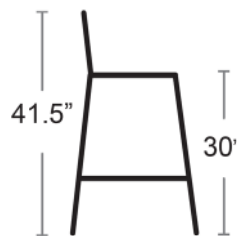

MARCO BATYLINE ARMLESS BAR

Square Tubular Aluminum Powder Coated
Frame • Batyline Seat and Back • 325 lbs
capacity

Antracite / Batyline
517B-BT-GA

Silver / Batyline
517B-BT-GS

22"

41.5"

30"

23.5" 18 lbs