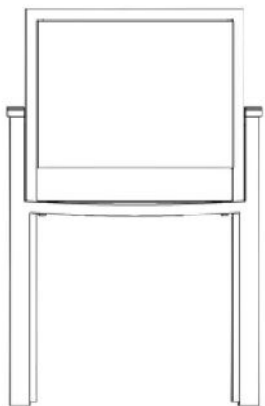

MARCO WICKER ARMCHAIR

Square Tubular Aluminum Powder Coated Frame • Viro Wicker Seat and Back, Polywood Armrests • 325 lbs capacity

Antracite / Wicker
516A-SW-BA

Silver / Wicker
516A-SW-BS

33.5"

18"

26"

22.5"

23"

14.5 lbs