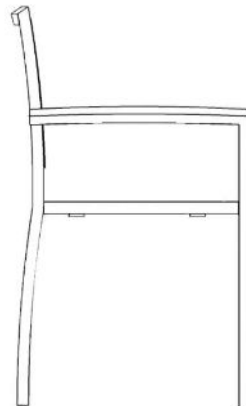

MARCO WICKER ARMCHAIR

Square Tubular Aluminum Powder Coated Frame • Viro Wicker Seat and Back, Polywood Armrests • 325 lbs capacity

Antracite / Wicker
516A-SW-BA

Silver / Wicker
516A-SW-BS

33.5"

18"

26"

22.5"

23"

14.5 lbs