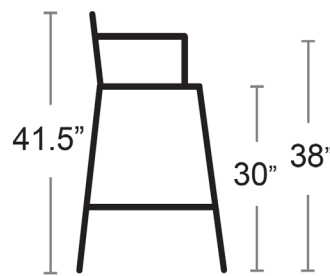

# MARCO WICKER BAR WITH ARM

Square Tubular Aluminum Powder Coated  
Frame • Viro Wicker Seat and Back, Polywood  
Armrests • 325 lbs capacity

Antracite / Wicker  
516B-SW-BA

Silver / Wicker  
516B-SW-BS

22"

23.5" 18 lbs