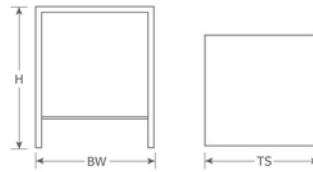

DETAILS

H	W	D	BW	TS	Lbs
41.5"	31.5"	31.5"	31"	32"	44
				x 32" "	

Outdoor/Indoor Bar Table

E-coated powder coat finish

Top: Steel

Base: Square Steel Legs

Assembly Required: Yes

SHIPPING

Master Pack Quantity: 1

Master Pack Dimensions: 42.5"x 10"x 34"

Master Pack Weight: 50 Lbs.

Density: 5

Freight Class: 175

FOB: PA 17042

Quick Ship Finishes:

Special Order Ship Finishes: