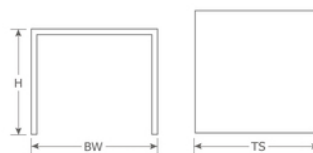

DETAILS

H	TS	Lbs
29"	36" Sq"	42

Outdoor/Indoor Stacking Umbrella Table

Umbrella Hole Dia. 1 9/16"

E-coated powder coat finish

Self Leveling

View self leveling video [Here](#)

Stackability: 9