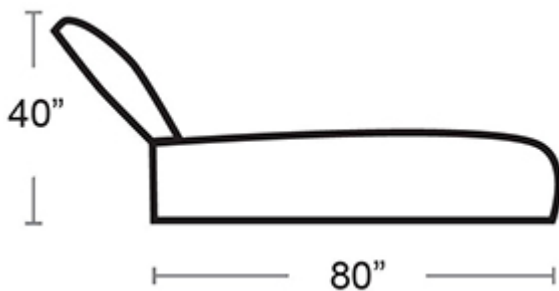

# CITY VIEW SUN LOUNGER

Welded Powder Coated Aluminum  
Frame • Zippered for Easy Cleaning •  
Sunbrella Volt Silver Cushions

**COMMERCIAL FURNITURE**

OUTDOOR + INDOOR

42 lbs