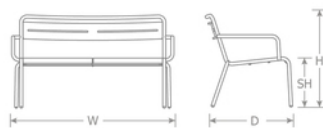

## DETAILS

H	W	D	SH	AH	Lbs
29"	50.5"	27.5"	16"	23"	40.5

Outdoor/Indoor Lounge Loveseat

E-coated powder coat finish

Frame: Tubular Steel

Seat/Back: Steel Slats

Stackability: 8