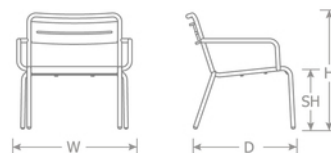

Star Lounge #165

Designer: Centro Ricerche EMU

DETAILS

H	W	D	SH	AH	Lbs
29"	29"	27.5"	16"	23"	24

Outdoor/Indoor Lounge Chair

E-coated powder coat finish

Frame: Square Tube Steel

Seat/Back: Steel Slats

Stackability: 8

SHIPPING

Master Pack Quantity: 2

Master Pack Dimensions: 32.5"x30.5"x30.5"

Master Pack Weight: 56.5 Lbs.

Density: 3

Freight Class: 250

FOB: PA 17042