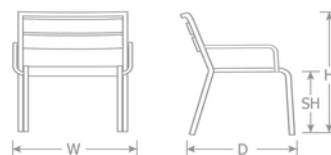

Sid Lounge #1720

Designer: emuamericas

DETAILS

H	W	D	SH	AH	Lbs
31"	25.5"	27.5"	16"	24"	13.5

Outdoor/Indoor Stacking Lounge Chair

Frame: Tubular Aluminum

Seat/Back: Aluminum Slats

Stackability: 4

SHIPPING

Master Pack Quantity: 6

Master Pack Dimensions: 39"x37"x27"

Master Pack Weight: 89 Lbs.

Density: 3

Freight Class: 250

FOB: PA 17042

Quick Ship Finishes: