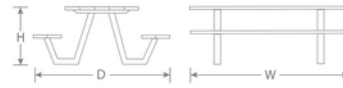

DETAILS

H	W	D	SH	TS	Lbs
30"	72"	70"	18"	72"x 32"	90

Outdoor/Indoor Picnic Table

Bolt down bracket included

View RAL color chart

Top: Aluminum

Base: Square Aluminum Legs

Assembly Required: Yes

SHIPPING

Master Pack Quantity: 1

Master Pack Dimensions: 74"x12"x34"

Master Pack Weight: 114 Lbs.

Freight Class: 125

FOB: PA 17042

Quick Ship Finishes:

22 Antique Iron + 404 Walnut