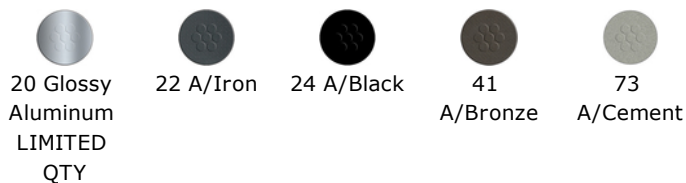

DETAILS

H	BW	TS	Lbs
29.5"	26"	24" Sq"	25

Outdoor/Indoor Table

E-coated powder coat finish

Top Thickness: 1 1/4"

Frame: Steel

Top: Extended Steel Mesh

Base: Tubular Steel Legs

Assembly Required: Yes

SHIPPING

Master Pack Quantity:	1
Master Pack Dimensions:	31"x30"x5"
Master Pack Weight:	34 Lbs.
Density:	8
Master Cartons/Pallet:	15
Freight Class:	85
FOB:	PA 17042

Quick Ship Finishes: