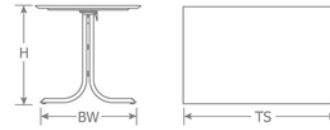

## DETAILS

H	TS	Lbs
29.5"	48"x32"	53

Outdoor/Indoor Tilt Top Nesting Table

Beveled Edge Top

E-Coated powder coat finish

Top: Steel

Base: Tubular Steel Legs

## SHIPPING

Master Pack Quantity: 1

Master Pack Dimensions: 35"x7.5"x51"

Master Pack Weight: 60 Lbs.

FOB: PA 17042