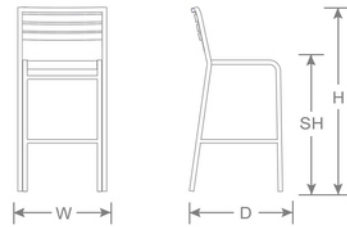

Sid Bar #1220

Designer: emuamericas

DETAILS

H	W	D	SH	Lbs
42.5"	18"	23.5"	30"	12.5

Outdoor/Indoor Barstool

Wood-Look Aluminum Slats

Frame: Aluminum - Brushed

Seat/Back: Aluminum Slats

SHIPPING

Master Pack Quantity:	1
Master Pack Dimensions:	47"x21"x24"
Master Pack Weight:	18 Lbs.
Density:	1
Freight Class:	300
FOB:	PA 17042

Quick Ship Finishes:

06
Brushed
Aluminum
+ 401 Oak

06
Brushed
Aluminum
+ 402
Wenge