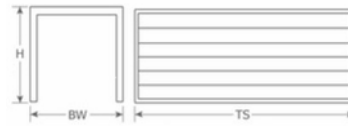

DETAILS

H	BW	TS	Lbs
29.5"	28"	28"x72"	35

Top: Aluminum

Base: Aluminum

Assembly Required: Yes

SHIPPING

FOB: PA 17042

Quick Ship Finishes: