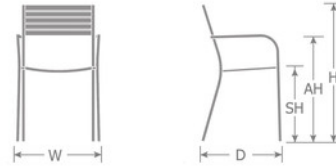

DETAILS

H	W	D	SH	AH	Lbs
33"	20.5"	21"	18"	26"	15

Outdoor/Indoor Stacking Armchair

E-coated powder coat finish

Frame: Square Tube Steel

Seat/Back: Steel Slats

Stackability: 6

SHIPPING

Master Pack Quantity: 4

Master Pack Dimensions: 38"x26"x22"

Master Pack Weight: 76 Lbs.

Density: 6.5

Master Cartons/Pallet: 6

Freight Class: 125

FOB: PA 17042

Quick Ship Finishes: