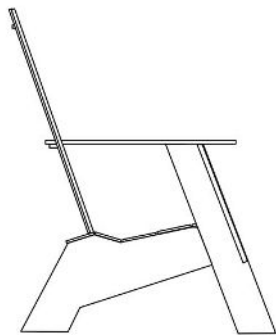

LAKESHORE LOUNGE CHAIR

Polyethylene Construction • UV Protected • Assembly Required • Made in Canada

*L-BUM-BSMAK-GREY

*L-BUM-BSMAK-WHITE

*L-BUM-BSMAK-RED

*L-BUM-BSMAK-BLACK

31.5"

37"

30"

14.5"

26"