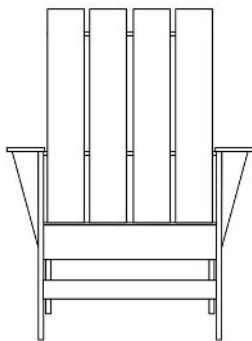

LAKESHORE LOUNGE CHAIR

Polyethylene Construction • UV Protected • Assembly Required • Made in Canada

*L-BUM-BSMAK-GREY

*L-BUM-BSMAK-WHITE

*L-BUM-BSMAK-RED

*L-BUM-BSMAK-BLACK

31.5"

37"

30"

14.5"

26"